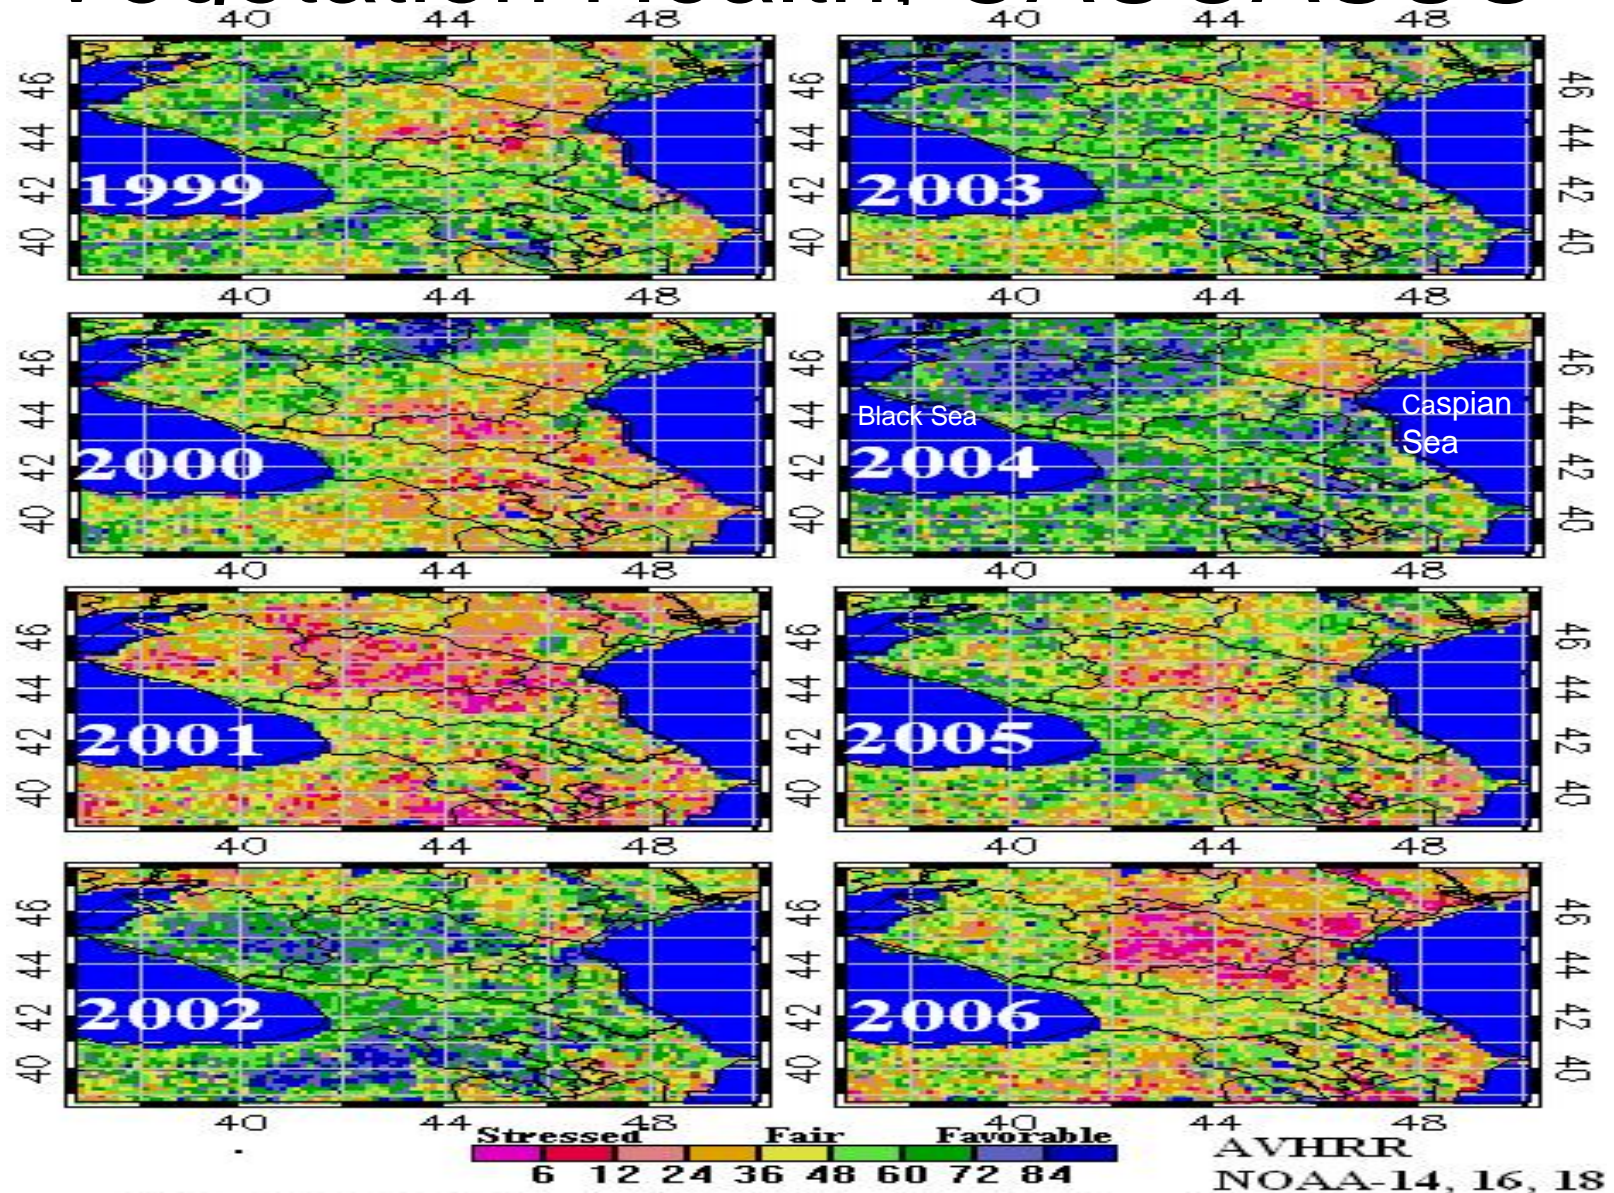

Vegetation Health, CAUCASUS

**Vegetation Health in mid-August
1999-2006**