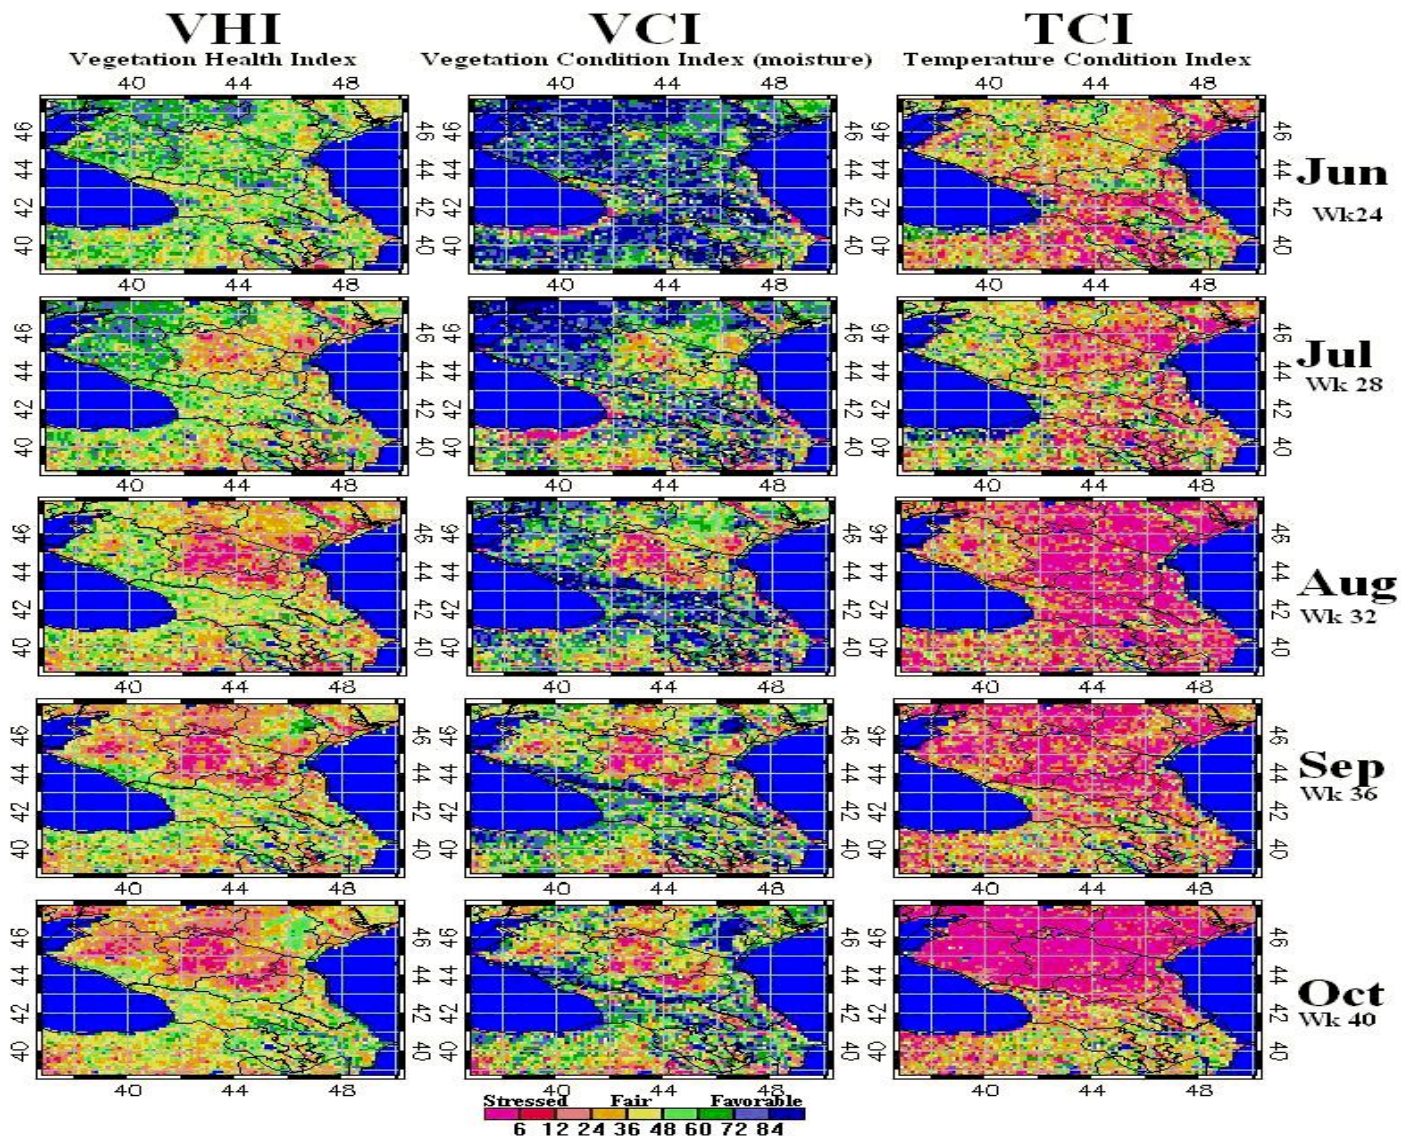

# Vegetation Health, CAUCASUS

**Vegetation Health in mid-August  
1999-2006**

# Percent area under severe and exceptional drought, CAUCASUS

Percent area under Severe (VHI < 25) and Exceptional (VHI < 5) drought  
Caucasus Area, 2001-2006

# Vegetation Health, 2006, CAUCASUS

**Vegetation Health Dynamics, 2006, mid-month from AVHRR on NOAA-18**